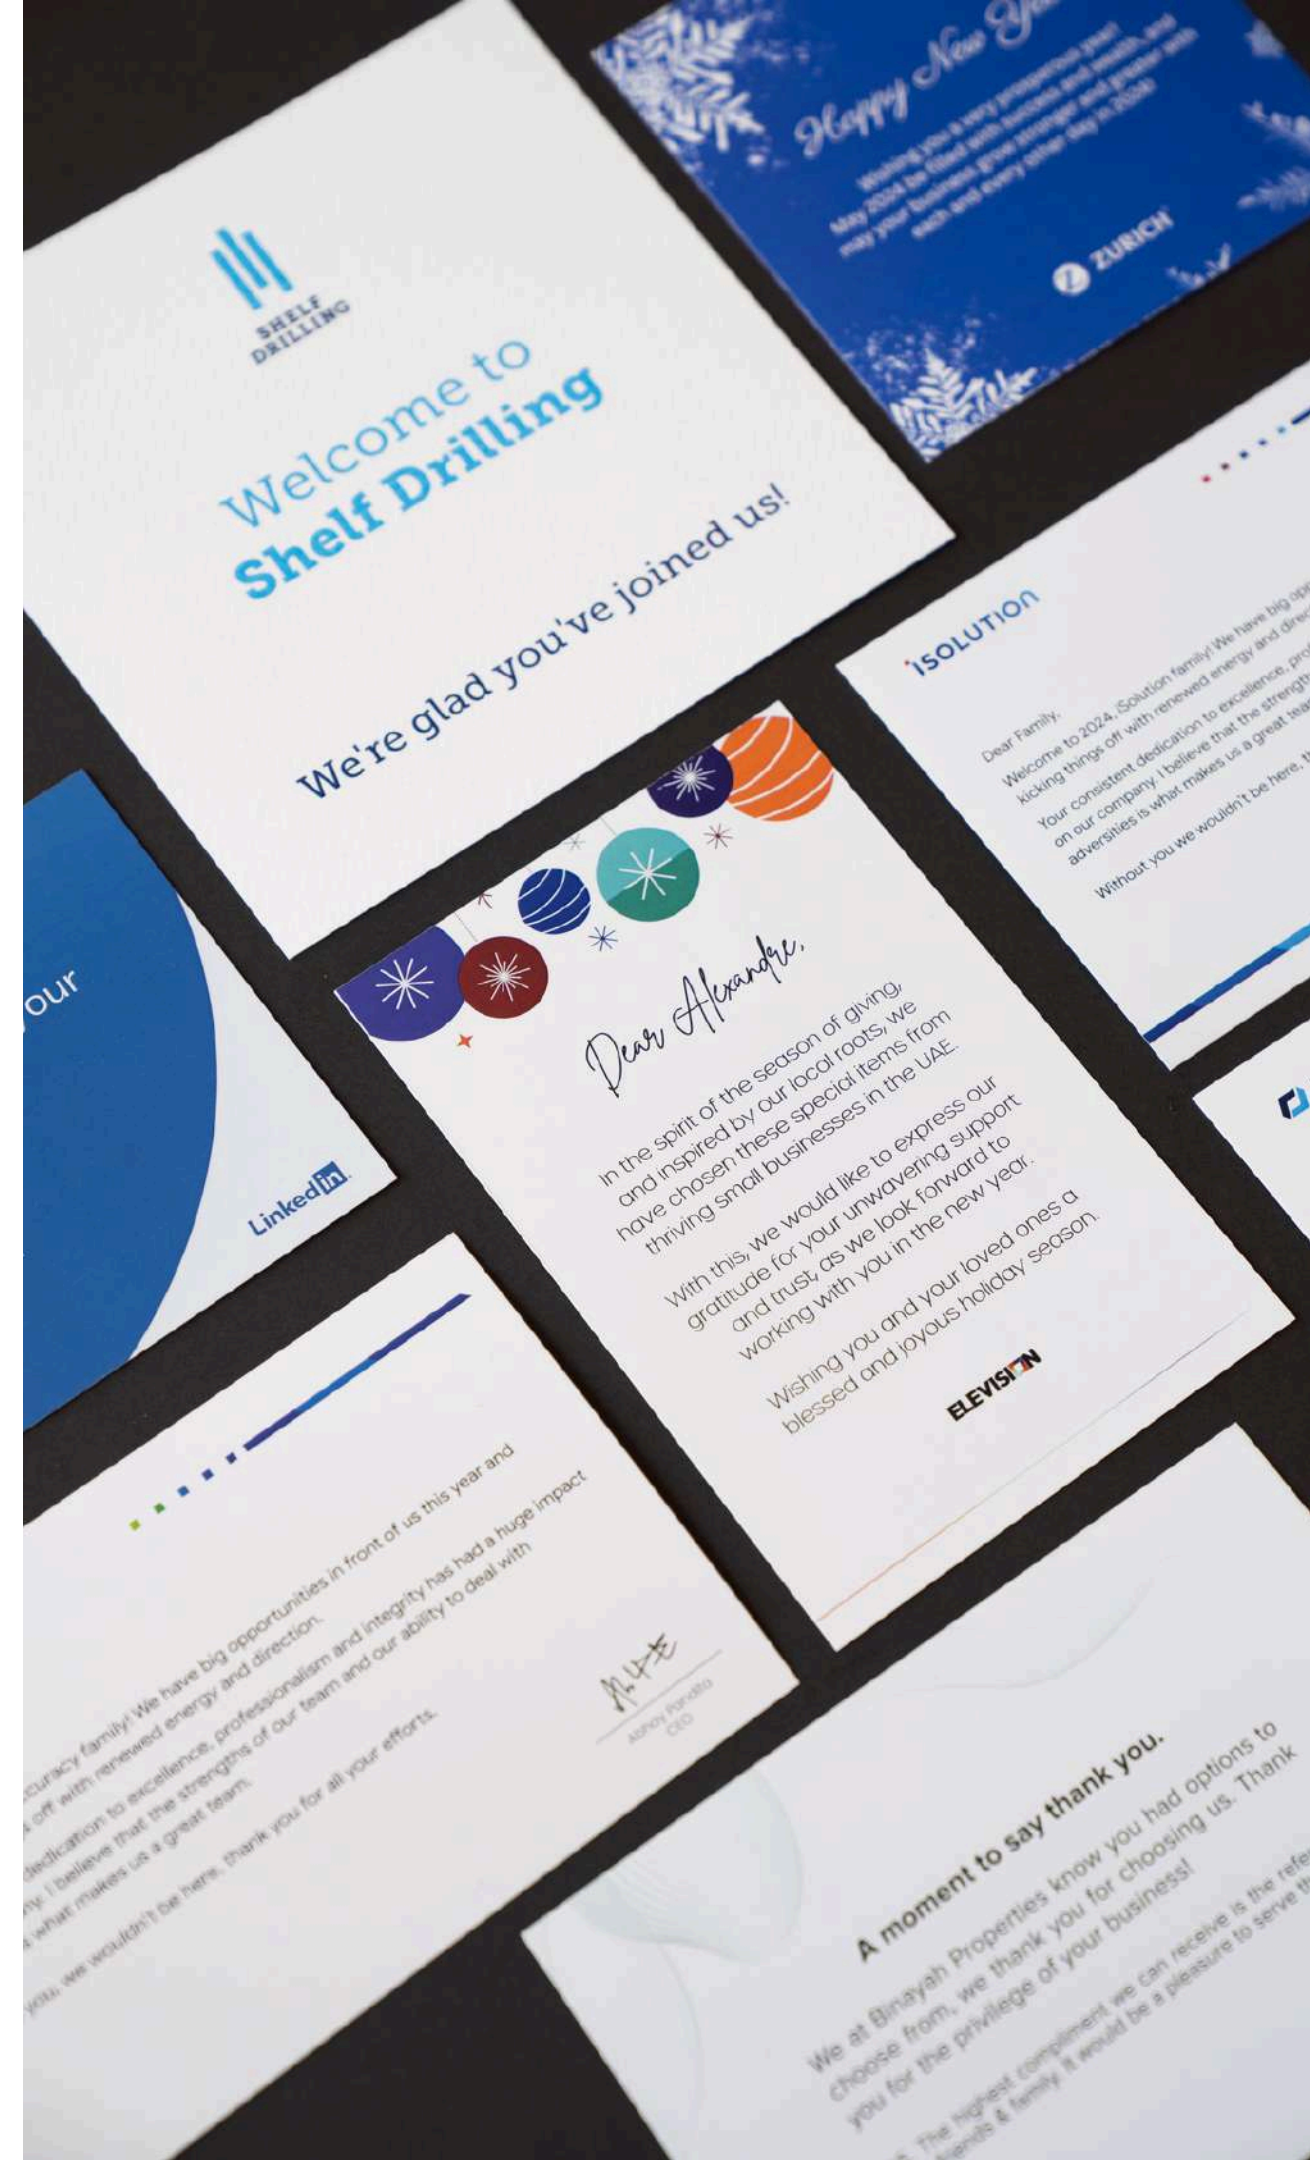

BOX FILLER

GIFT CARD

For a nice creative look and the safety of all items we use crinkle paper as a gift box filler. **Choice of white or black colors.**

The card design can be customized depending on your company logo artwork and corporate colors + your special message. Size customizable as well.

The box filler and custom card are included in the box price.