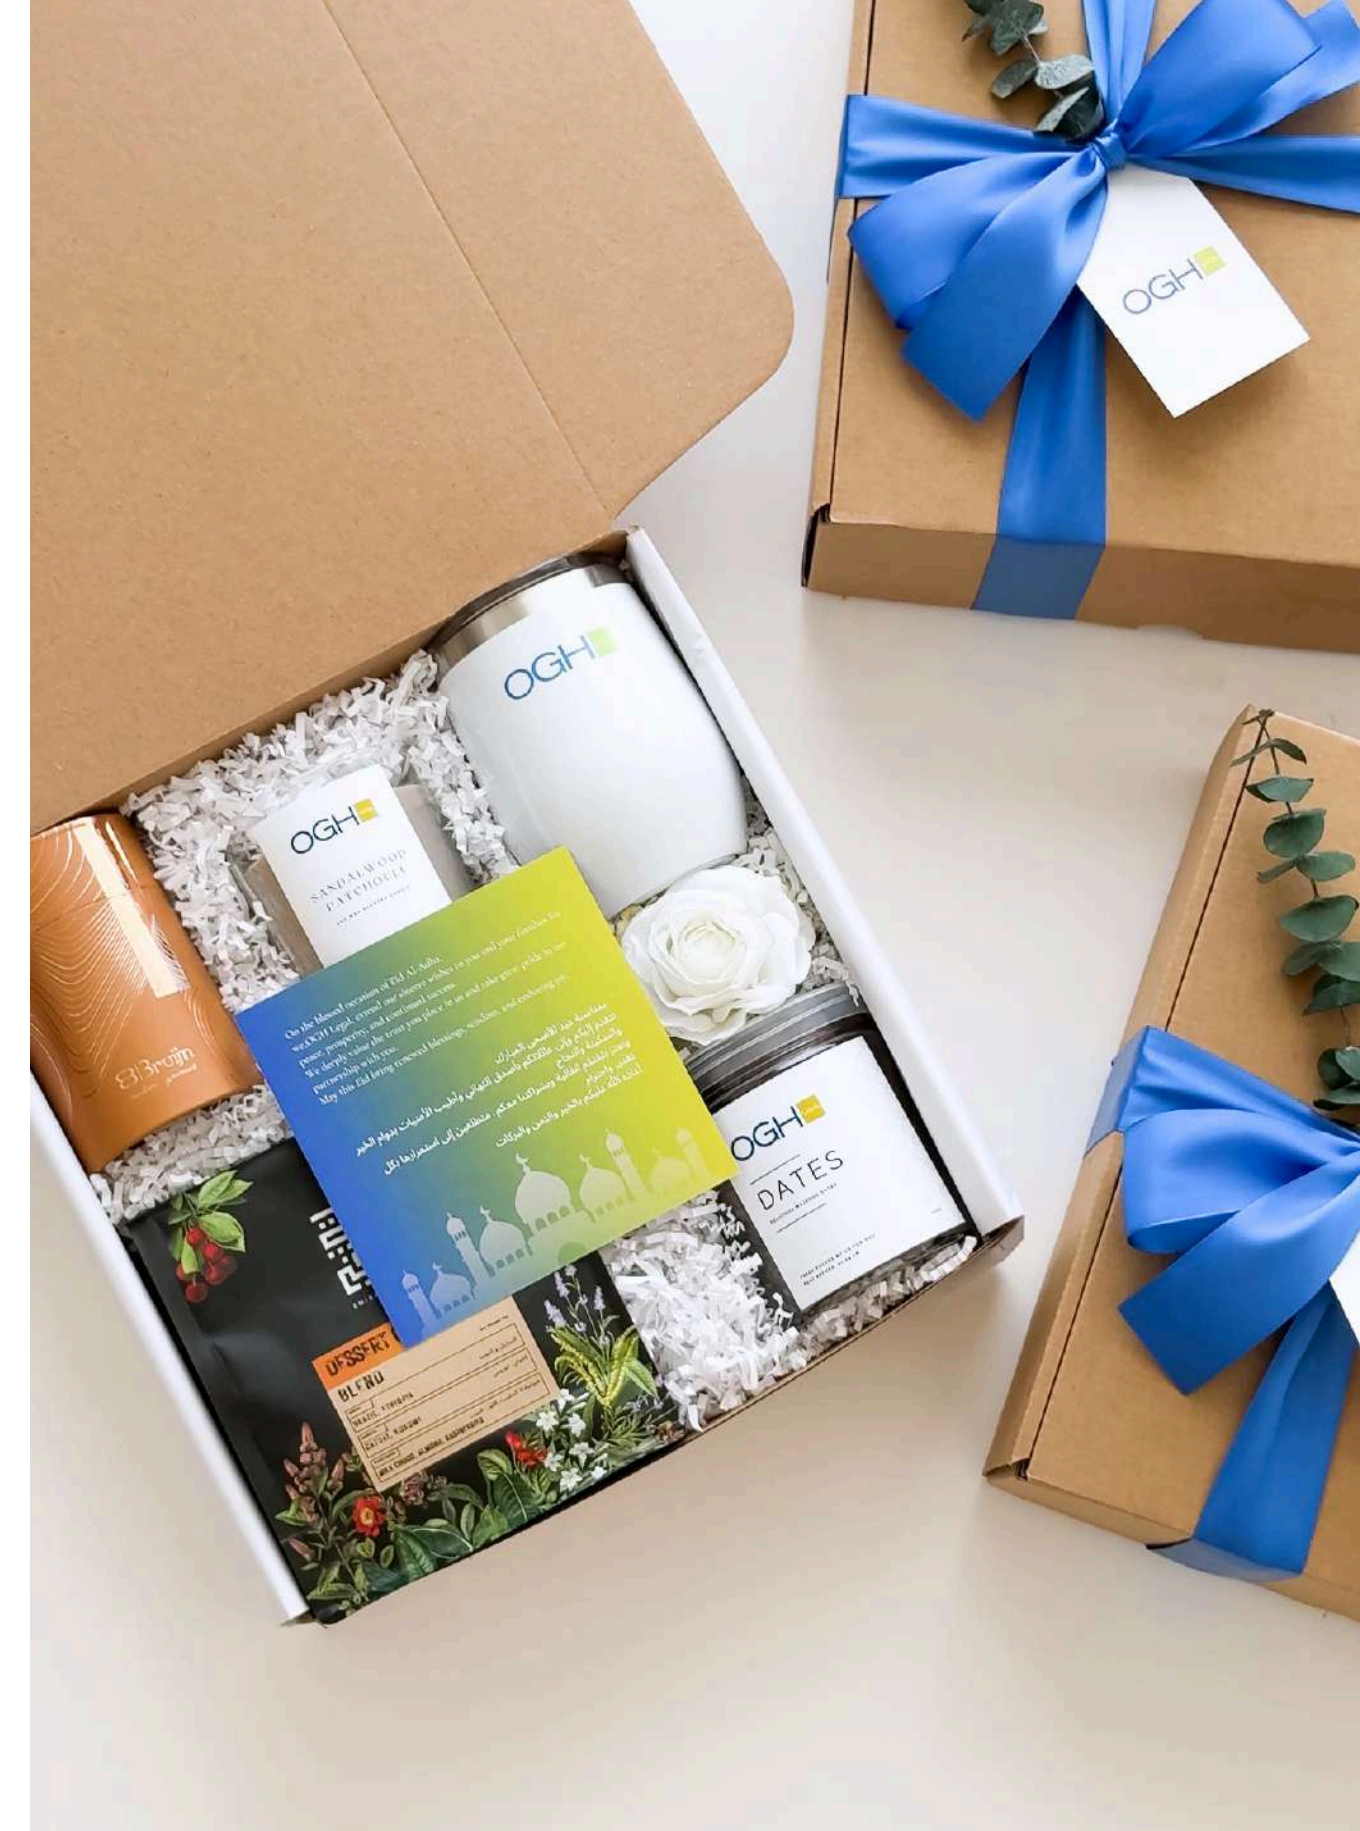

OPTION 17
255 AED

MINIMUM QTY: 30 PCS

PRICE RANGE:

225 AED
Tote Bag with satin ribbon,
custom tag, items, assembly,
branding

255 AED
Box with satin ribbon,
custom tag, items,
assembly, branding

265 AED
Box with sleeve,
items, assembly,
branding

275 AED
Box with custom ribbon,
logo tag, items, assembly,
branding