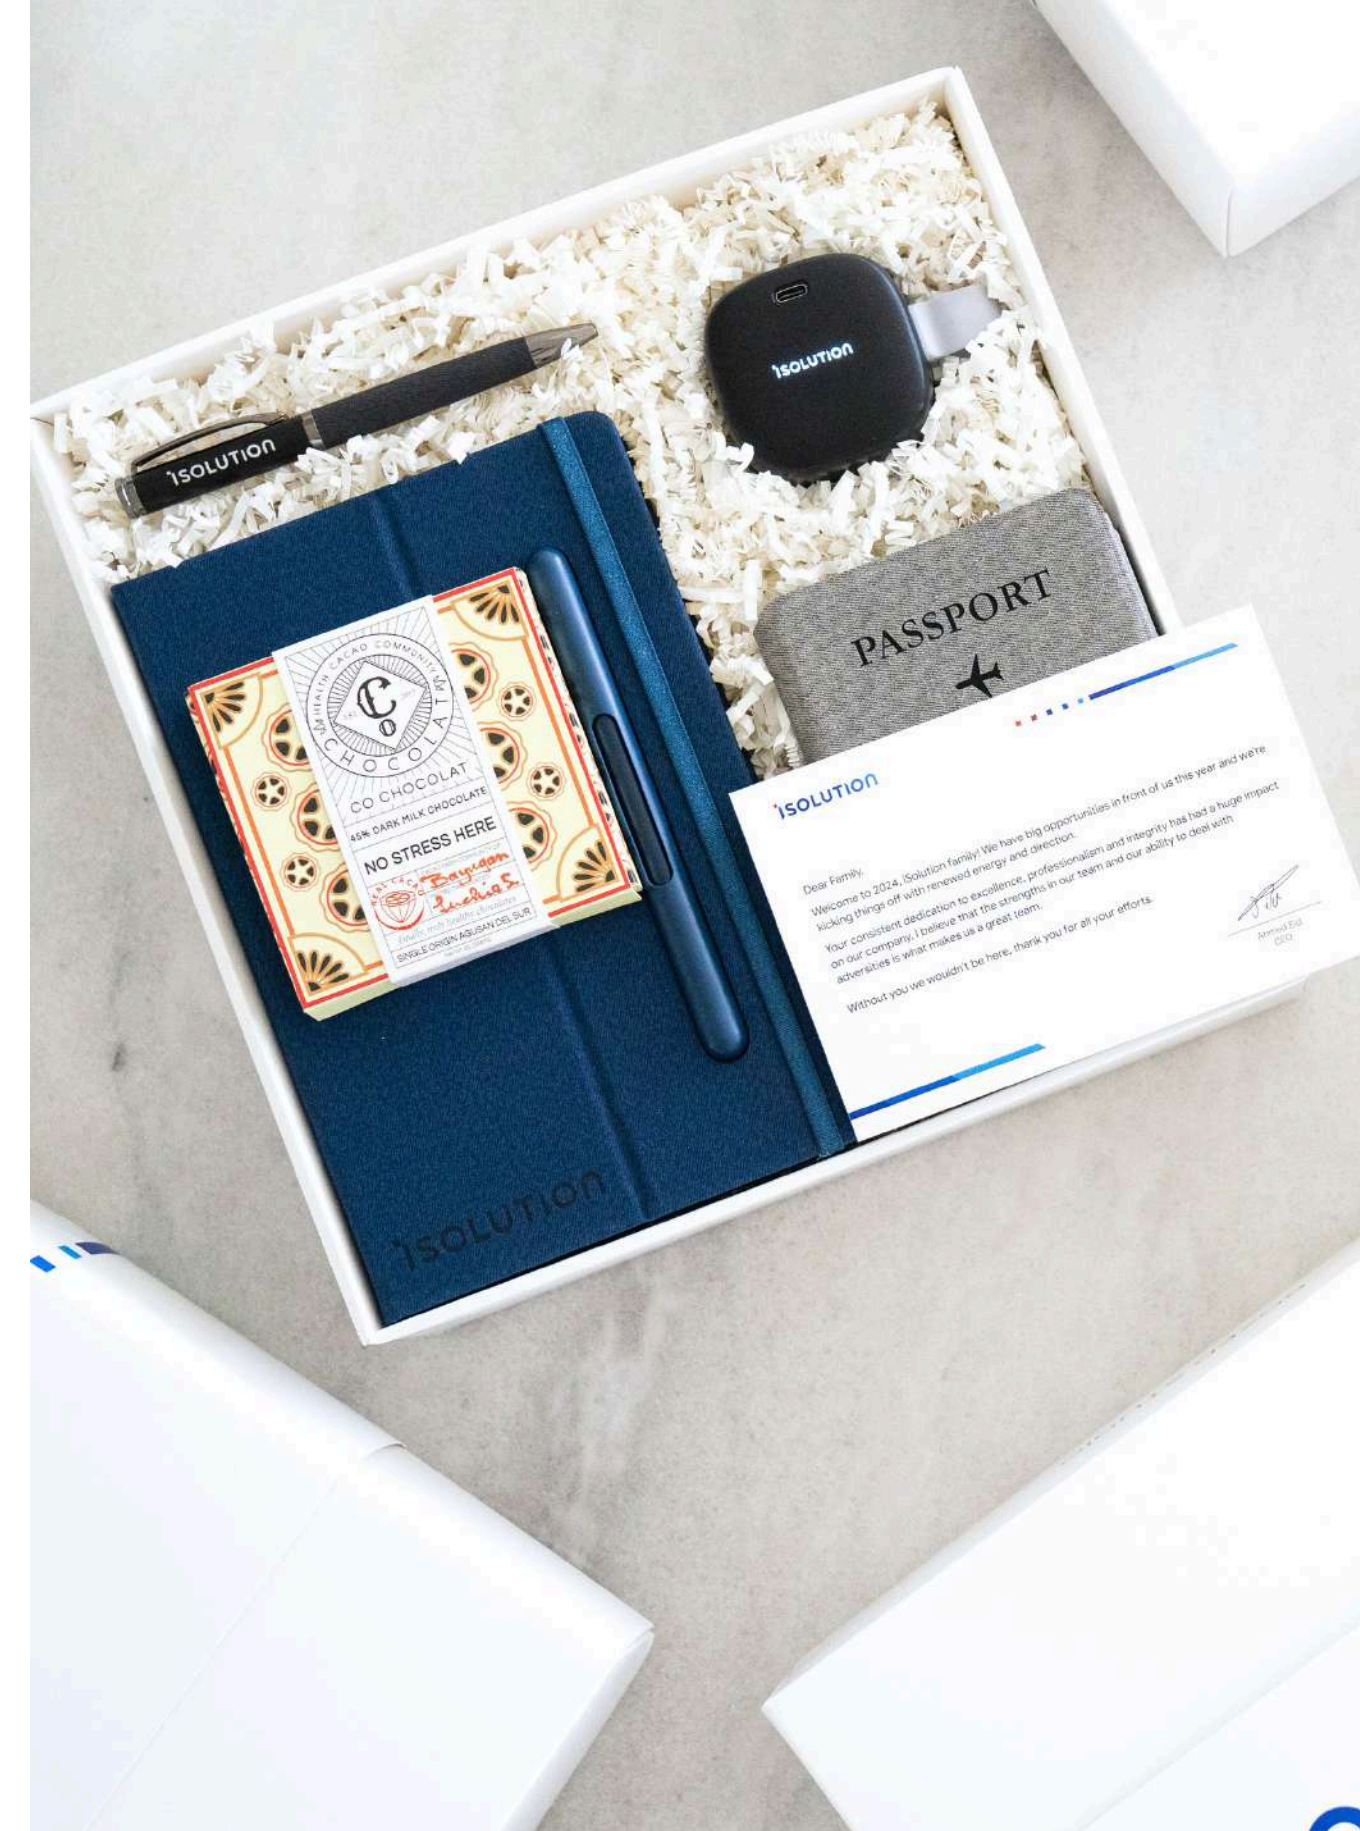

OPTION 10
275 AED

MINIMUM QTY: 30 PCS

PRICE RANGE:

215 AED
Tote Bag with satin ribbon,
custom tag, items, assembly,
branding

265 AED
Box with satin ribbon,
custom tag, items,
assembly, branding

275 AED
Box with sleeve,
items, assembly,
branding

285 AED
Box with custom ribbon,
logo tag, items, assembly,
branding