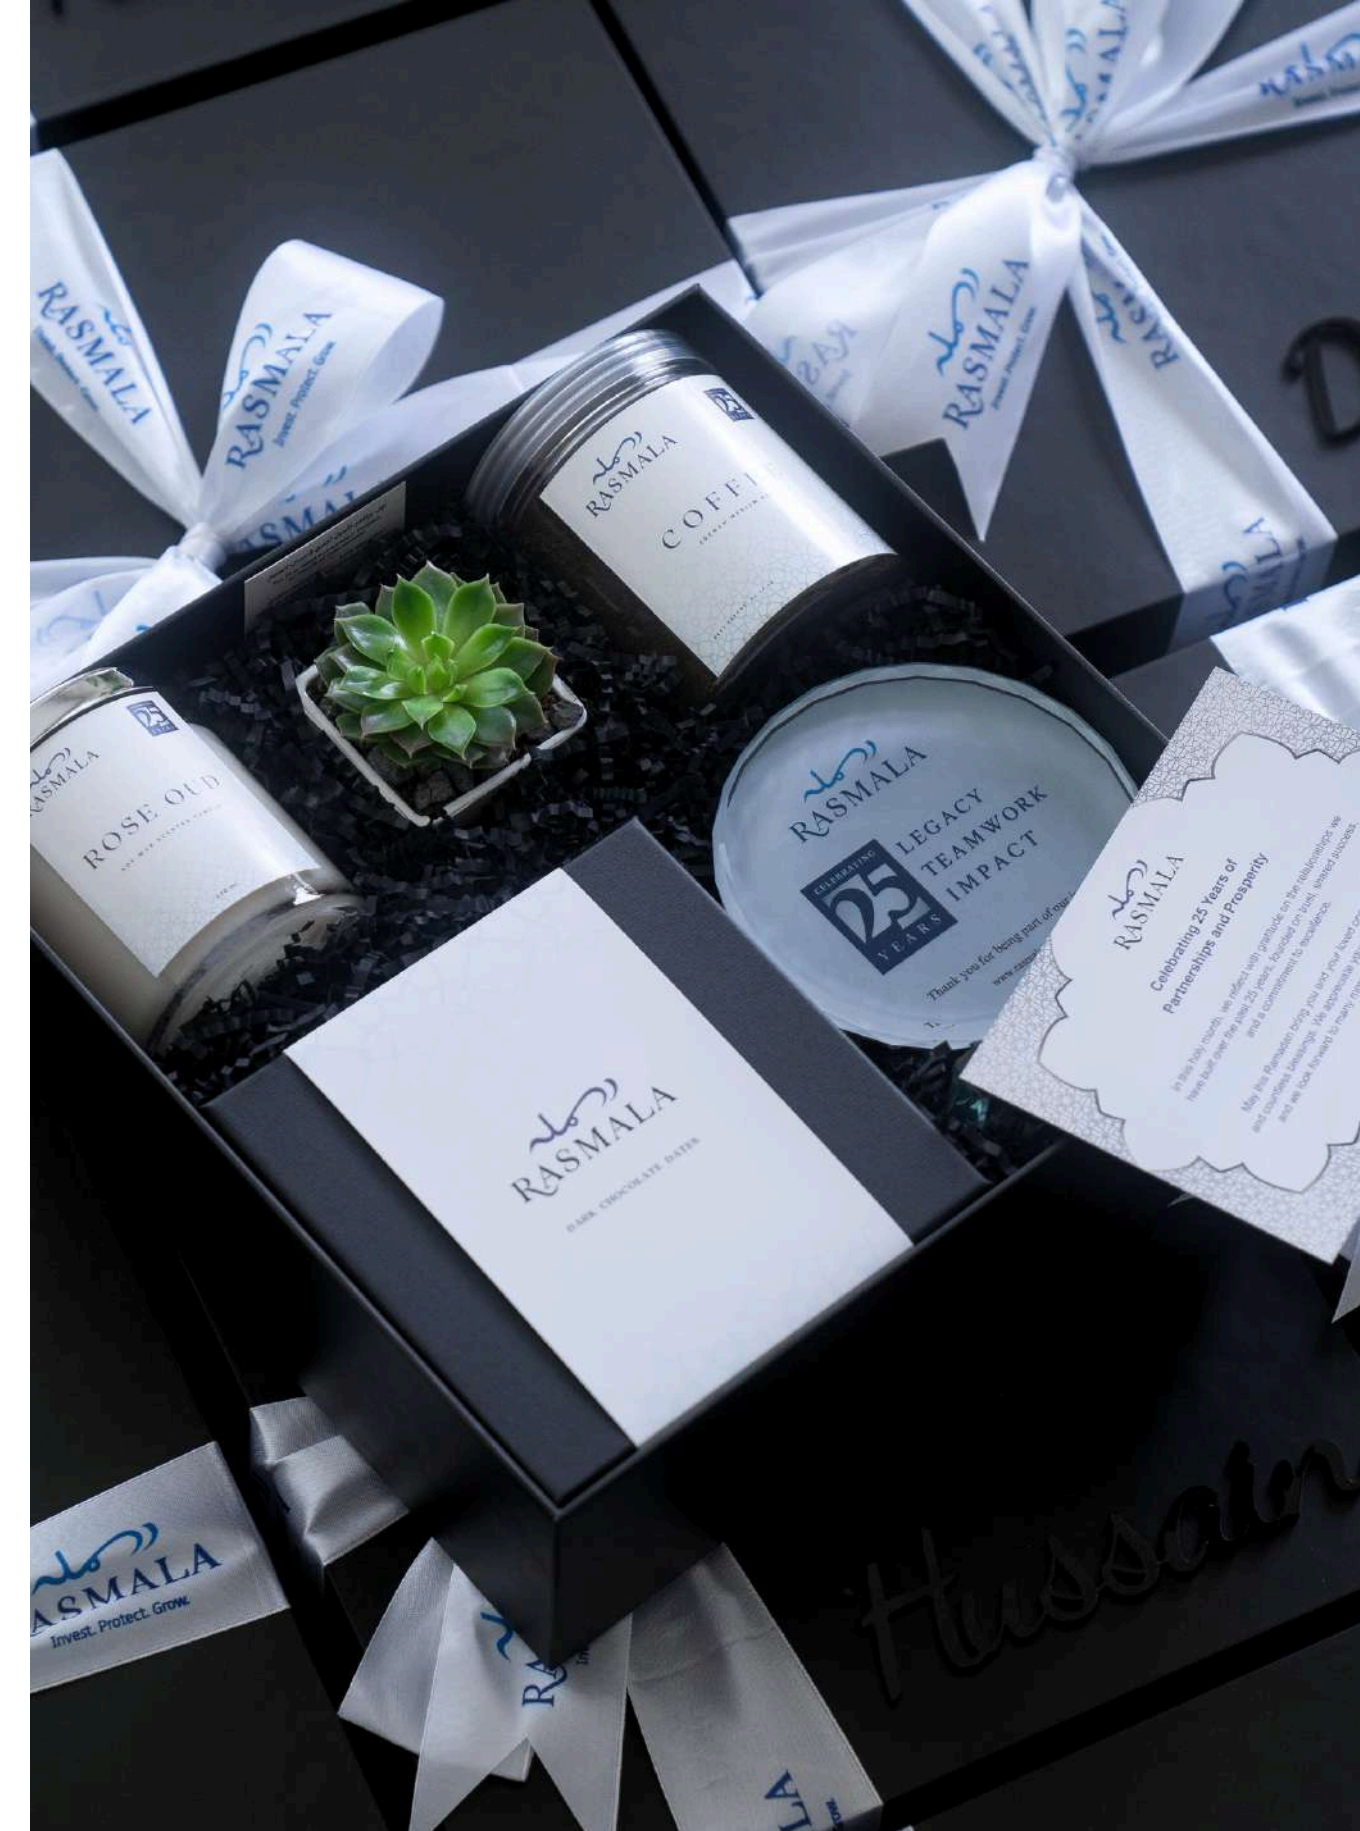

## SIGNATURE BOXED BOX

Signature Black Boxed Box 27x27x10 cm

Wrapping: Custom Ribbon + Custom Tag

Box Filler: Crinkle Paper

Custom Closure Tag

Custom Gift Card

**OPTION 13**

**380 AED**